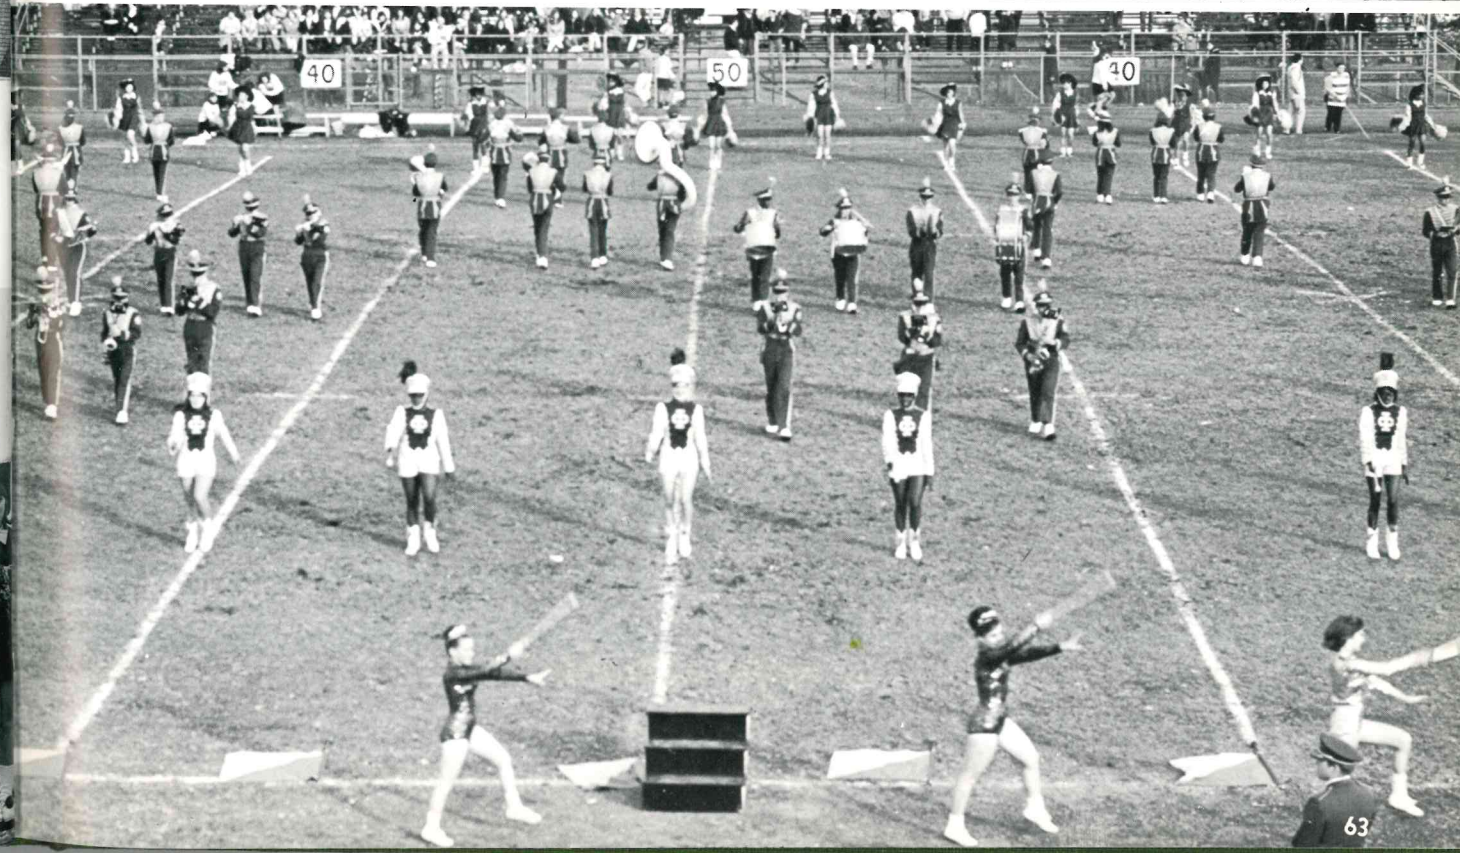

Band at Work